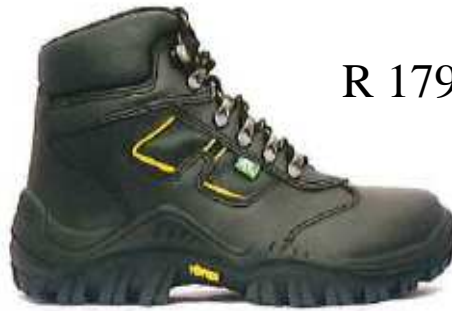

- Spat covering with stainless steel buckles
- Non-conductive

ROCNA B-43601 ♂

Extreme Slip Safety Shoe

R 1799.00

Sizes: 4-13

Colour: Black

- Dual Density PU/Vibram Rubber sole
- Steel toe cap - extra-wide fitting
- Heat-resistant up to 300°C
- Full Grain Waxy Leather upper
- Anti-penetration in-sock
- Non-conductive
- Approved by the Podiatry Association of South Africa

DROGUE B-43602 ♂

Extreme Slip Safety Boot

R 1799.00

Sizes: 4-13

Colour: Black

- Dual Density PU/Vibram Rubber sole
- Steel toe cap - extra-wide fitting
- Heat-resistant up to 300°C
- Full Grain Waxy Leather upper
- Anti-penetration in-sock
- Non-conductive
- Approved by the Podiatry Association of South Africa