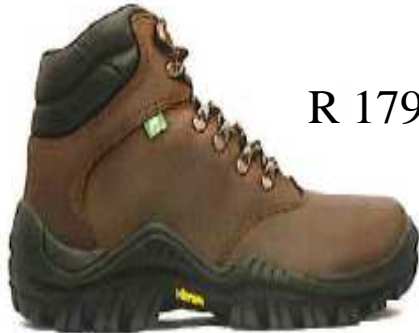

DROGUE B-43602 ♂

Extreme Slip Safety Boot

R 1799.00

Sizes: 4-13

Colour: Black

- Dual Density PU/Vibram Rubber sole
- Steel toe cap - extra-wide fitting
- Heat-resistant up to 300°C
- Full Grain Waxy Leather upper
- Anti-penetration in-sock
- Non-conductive
- Approved by the Podiatry Association of South Africa

NEBULA B-43603 ♂

Extreme Slip Safety Boot

R 1799.00

Sizes: 4-13

Colour: Brown

- Dual Density PU/Vibram Rubber sole
- Steel toe cap - extra-wide fitting
- Heat-resistant up to 300°C
- Full Grain Leather upper
- Anti-penetration in-sock
- Non-conductive
- Approved by the Podiatry Association of South Africa